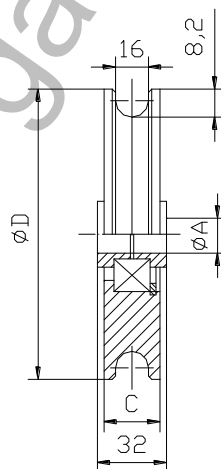

## Ролка Estebro® за плъзгачи се врати с лагер ф 70x20 мм, стоманена, U-20

Cod	Dimens.	ØD	C	ØA			Peso Max. Kg
447	70x20	68	24	14	20	7,15	475
124	80x20	78	24	16	16	7,80	655
107	90x20	88	24	16	8	5,60	655
123	100x20	98	24	16	8	7,50	655
108	120x20	118	24	16	6	8,90	655
109	150x20	147	26	16	4	10,95	655
355	160x20	157	26	16	4	12,85	655
117	180x20	177	26	16	4	16,75	655
110	200x20	197	26	16	4	21,20	655

**Family:** Wheels

**Material:** 11SMn30 steel

**Finish:** Zinc-plated

**Maximum weight supported by the bearing\*:** See table

**Description:** Wheel with 6204 2RS bearing. It is normally installed on overhead doors to allow the displacement of the cable. It can be supplied with reducing sleeves to 16 mm, with an axle of Ø 20 mm and 80 mm long, except code 447.